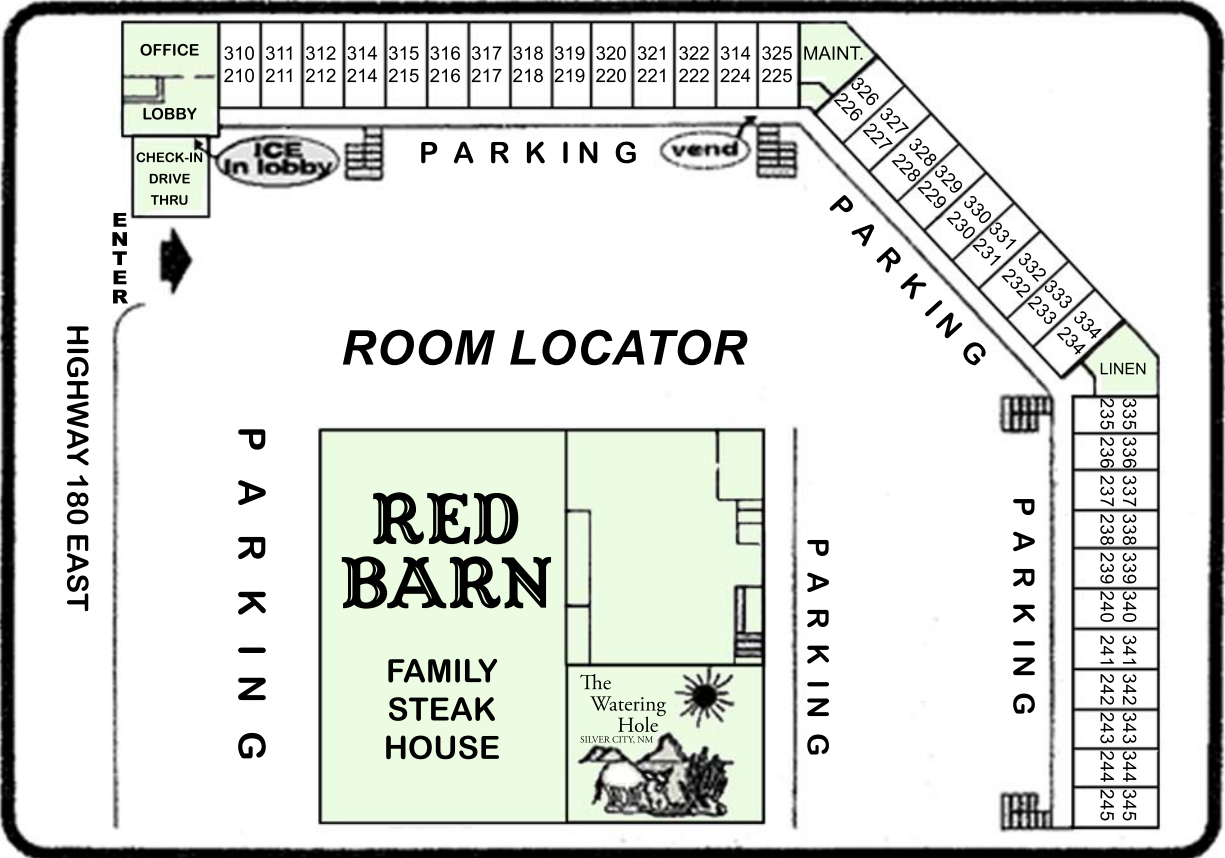

GUEST SERVICE GUIDE

CHECK-OUT TIME
11:00 A.M.

We Accept
VISA • MASTERCARD
AMERICAN EXPRESS

RED BARN

- Banquet Facilities
- Cocktails